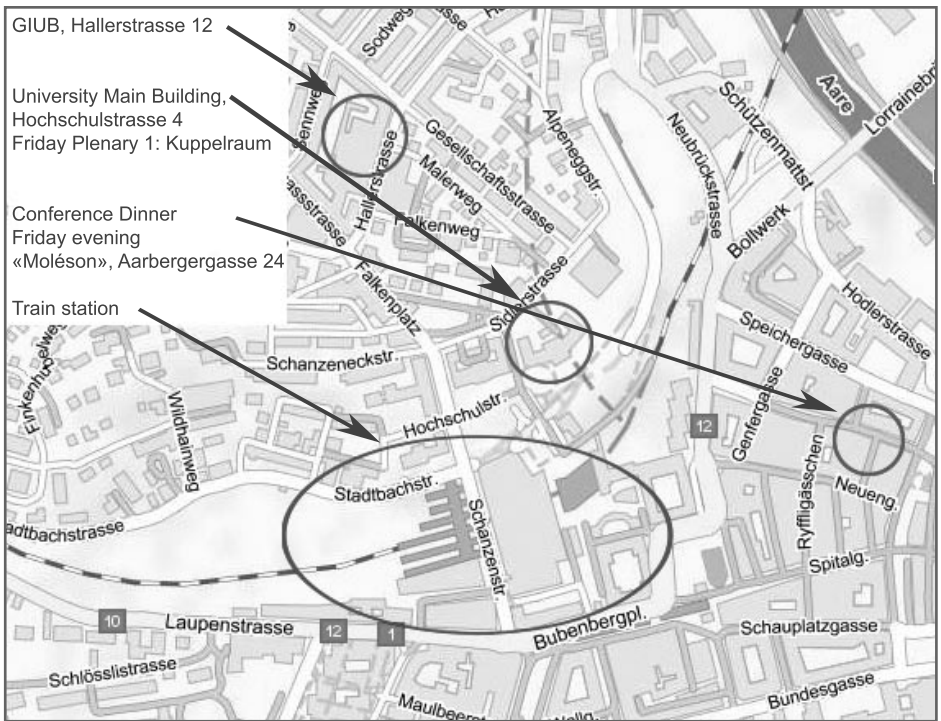

td-conference 2009, Berne

Location: all the events will take place at the GIUB, Hallerstrasse 12, except for Plenary 1 which will take place in the Kuppelraum, 5th floor of the Main Building, University Berne, Hochschulstrasse 4

From the station, there are two ways to get to the GIUB: as you stand on the platform, you either take the escalators or staircase up to the so-called ‚Welle‘ (an open gallery with a wooden wave roof) and right into the main road Schanzenstrasse. Follow this road uptown into Falkenplatz and then Länggasse. Turn right into Hallerstrasse. Or you go down to the station hall, follow the sign „Universität“ and take the elevator to the top („Schanze“). This is where the Main Building of the University is located and the Friday morning lectures take place, in the Kuppelraum on the top floor. Behind the University turn left into Malerstrasse which will lead you right to the entrance of the GIUB.